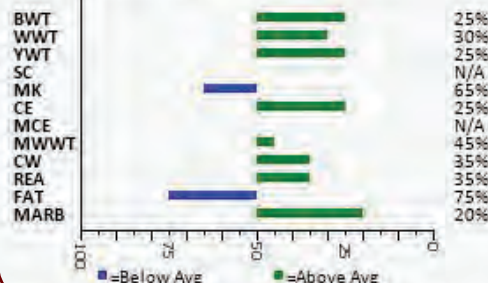

Percentile Rank