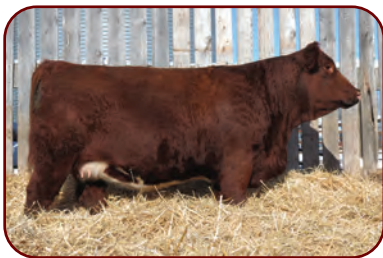

Sire Lots 106 & 107:

MRL Sysco 14D

Chisel is a super stout, soggy beef bull packed full of meat and muscle. He has the hair, the nuts and the dark red color that we strive to produce. We were fortunate to acquire semen on his sire, MRL Sysco from Spring Lake Simmentals. If you build your herd around cow families like we do, this bull comes from a highly productive one. Our Erica (E) cow family is the largest in our herd and the foundation of our red program. Chisel's dam is quickly proving herself as a top female in our herd with her first two calves and she has another real good Sysco bull calf at her side now. Chisel checks all the boxes for us in a herd bull search and you will drive many miles to find a bull this good.

106

106

Fairview Chisel 10J

Homo Polled Purebred PG1372128 FDN 10J 14/01/2021

SIRE

DAM

MRL CAPONE 130B
MRL SYSCO 14D
MRL MISS 76U

ERIXON GRAND PRIX 125A
FAIRVIEW ELLA 12F
FDN WYNELLE 46W

BW	205 WT	365 WT	EPDS	CE	BW	WW	YW	MK
89	726	1443		6.5	3.7	78.2	123.4	25.8

HOMOZYGOUS POLLED NON DILUTOR

107

Fairview Rattler 46J

Homo Polled Purebred PG1371883 FDN 46J 25/01/2021

SIRE

DAM

MRL CAPONE 130B
MRL SYSCO 14D
MRL MISS 76U

ERIXON GRAND PRIX 125A
FAIRVIEW MS GRANDPRIX 46C
MISS FDN PARKE 94P

BW	205 WT	365 WT	EPDS	CE	BW	WW	YW	MK
106	776	1435		3.0	6.3	81.2	122.4	23.9

HOMOZYGOUS POLLED NON DILUTOR.

Maternal Sister:
Fairview Erin 46F