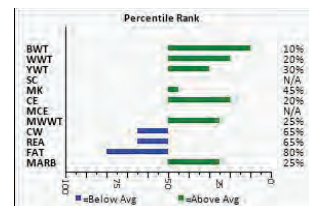

Dogpatch Acres

Welcome to the 18th Annual Bull Sale. Well hopefully by sale time we are back to what used to be normal and we can see you in the stands at the sale and have a face to face visit.

This past summer the calves did exceptionally well despite the drought and weaned off with some really good weights. We are proud to have a consistent group of bulls on offer right from birth weights to weaning and yearling weights.

This year we have a really good mix of bulls both AI sired and some from our walking bulls. This will provide you with a great selection to choose from that fits your operation. Whether you require a bull for heifers, a bull for cows, or a 2 year old for bigger pastures, you will find it here.

As you can see from the data on the bulls, we focus on calving ease, but still require performance. We offer sound bulls with great hair coats and good dispositions. Not all of our bull calves are selected to make bulls, some don't live up to the quality we want to sell. This ensures you that we are proud of our offering and stand behind our product.

Like always, we keep back some younger bulls as insurance bulls for our customers in case they encounter a wreck. We will have a bull for you to breed with. The virgin two year olds on offer are from last year's pen of bulls kept back for this purpose.

We encourage you to call or stop by and have a look at the bulls and their mothers, and watch for the videos coming in early March @ www. Dogpatch Acres.com. Hope to see you in Yorkton!

Michael, Annette, Evan and Carley Zentner

Check out our videos at www.dogpatchacres.com

Charolais Breed Averages

EPDS	CE	BW	WW	YW	MK	MTL
	5.4	0.8	44.5	85.7	21.3	43.5