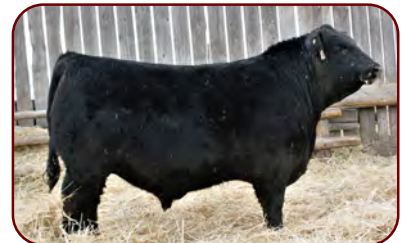

BLACK RIDGE BELIEVE 142E "Canadian" Sons
A bull I wished we would of used more! He was used in the heifer pen a few times and cleanup one year and his last year we used him, he got hurt and unfortunately we were unable to get him sound again, so very few calves off of him this year.

BLACK RIDGE BELIEVE 142E

36 **Black Ridge Believe 24J**
2246533 MJO 24J 18/03/2021

SIRE DAM
YOUNG DALE BELIEVE 46B CURRAGHDALE NET WORTH 8U
BLACK RIDGE BELIEVE 142E SOUTHVIEW PEARL 12A
BLACK RIDGE GEORGINA 142C REMITALL PEARL 227M

BW	OCT. 2 WT	FEB. 18 WT
93	818	1215

EPDS	CE	BW	WW	YW	MCE	MK
	-2.0	3.5	48	85	1.0	21

The older John and I get the later we like calving, as it is much less work. This bull will be just over a year old on sale day, but he is such a great looking bull he deserves to be in this sale. He just catches your eye, hairy, stout just a very complete package.